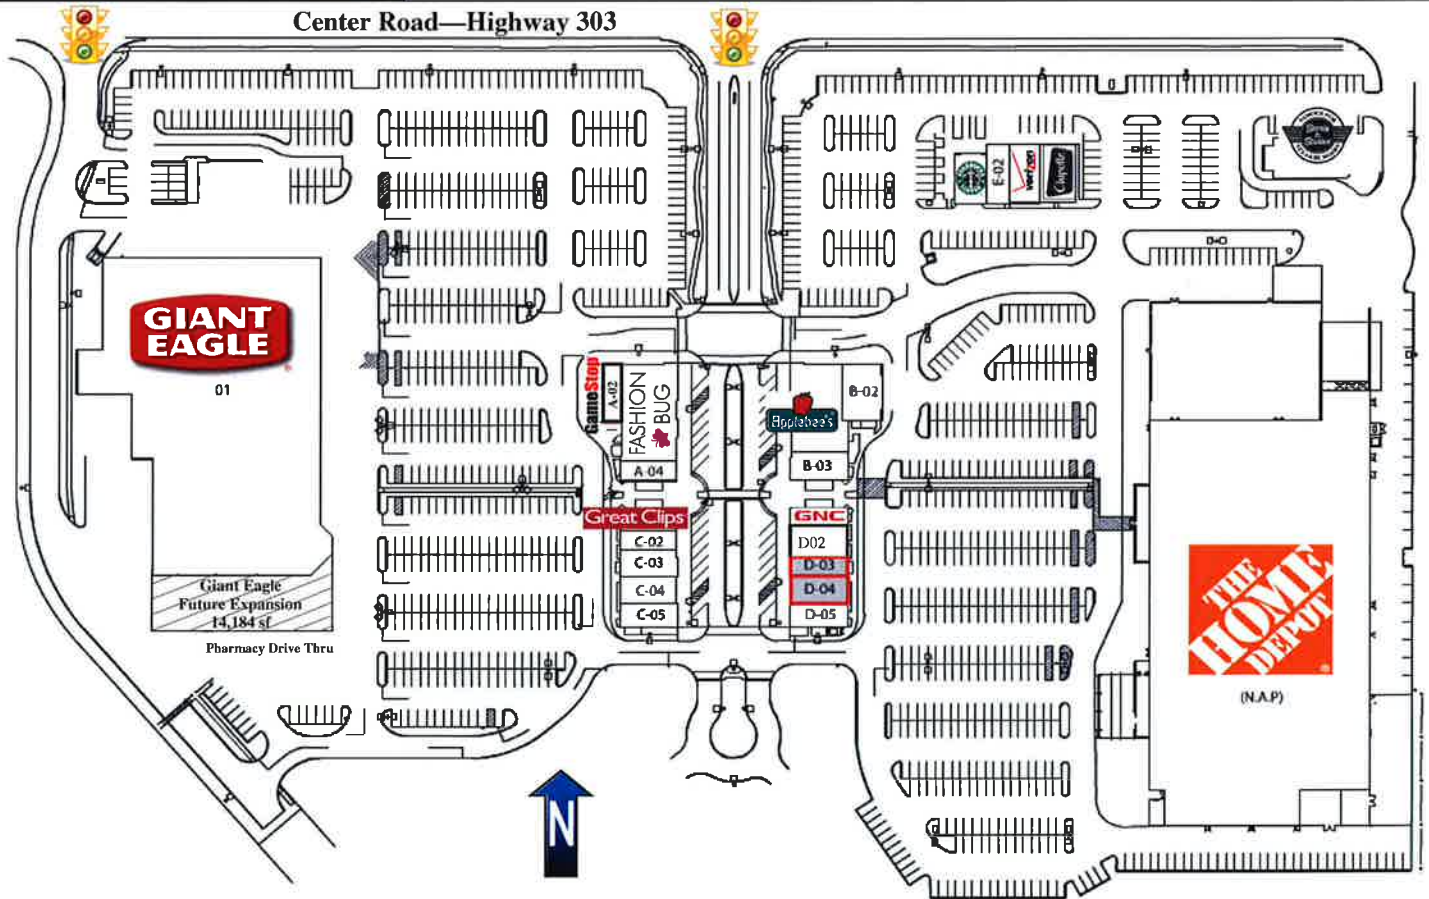

Brunswick Town Center

GLA: 136,184 Square Feet

- 01 - Giant Eagle - 89,184 SF
- A01 - GameStop - 1,184 SF
- A02 - Stardust - 1,094 SF
- A03 - Fashion Bug - 6,371 SF
- A04 - PostNet - 1,277 SF
- B01 - Applebee's Restaurant - 5,471 SF
- B02 - Mucho Bueno's - 2,518 SF
- B03 - Bruno Brothers Music Shoppe - 1,852 SF
- C01 - Great Clips - 1,459 SF
- C02 - Q Nails - 1,250 SF
- C03 - Children's Orchard - 1,766SF
- C04 - Medina County Title Agency - 1,835 SF
- C05 - Council of Smaller Enterprises -1,533 SF
- D01 - GNC - 1,213 SF
- D02 - EB Photography - 2,120 SF
- D03 - Available - 1,248 SF (21x60)
- D04 - Available - 1,732 SF (29x60)
- D05 - Impres Salon - 1,610 SF
- E01 - Starbucks - 1,507 SF
- E02 - Malley's Chocolate - 1,504 SF
- E03A - The Wireless Center - 1,942 SF
- E03B - Chipotle - 2,494 SF
- F01 - Steak N Shake - 4,020 SF
- REA - Home Depot