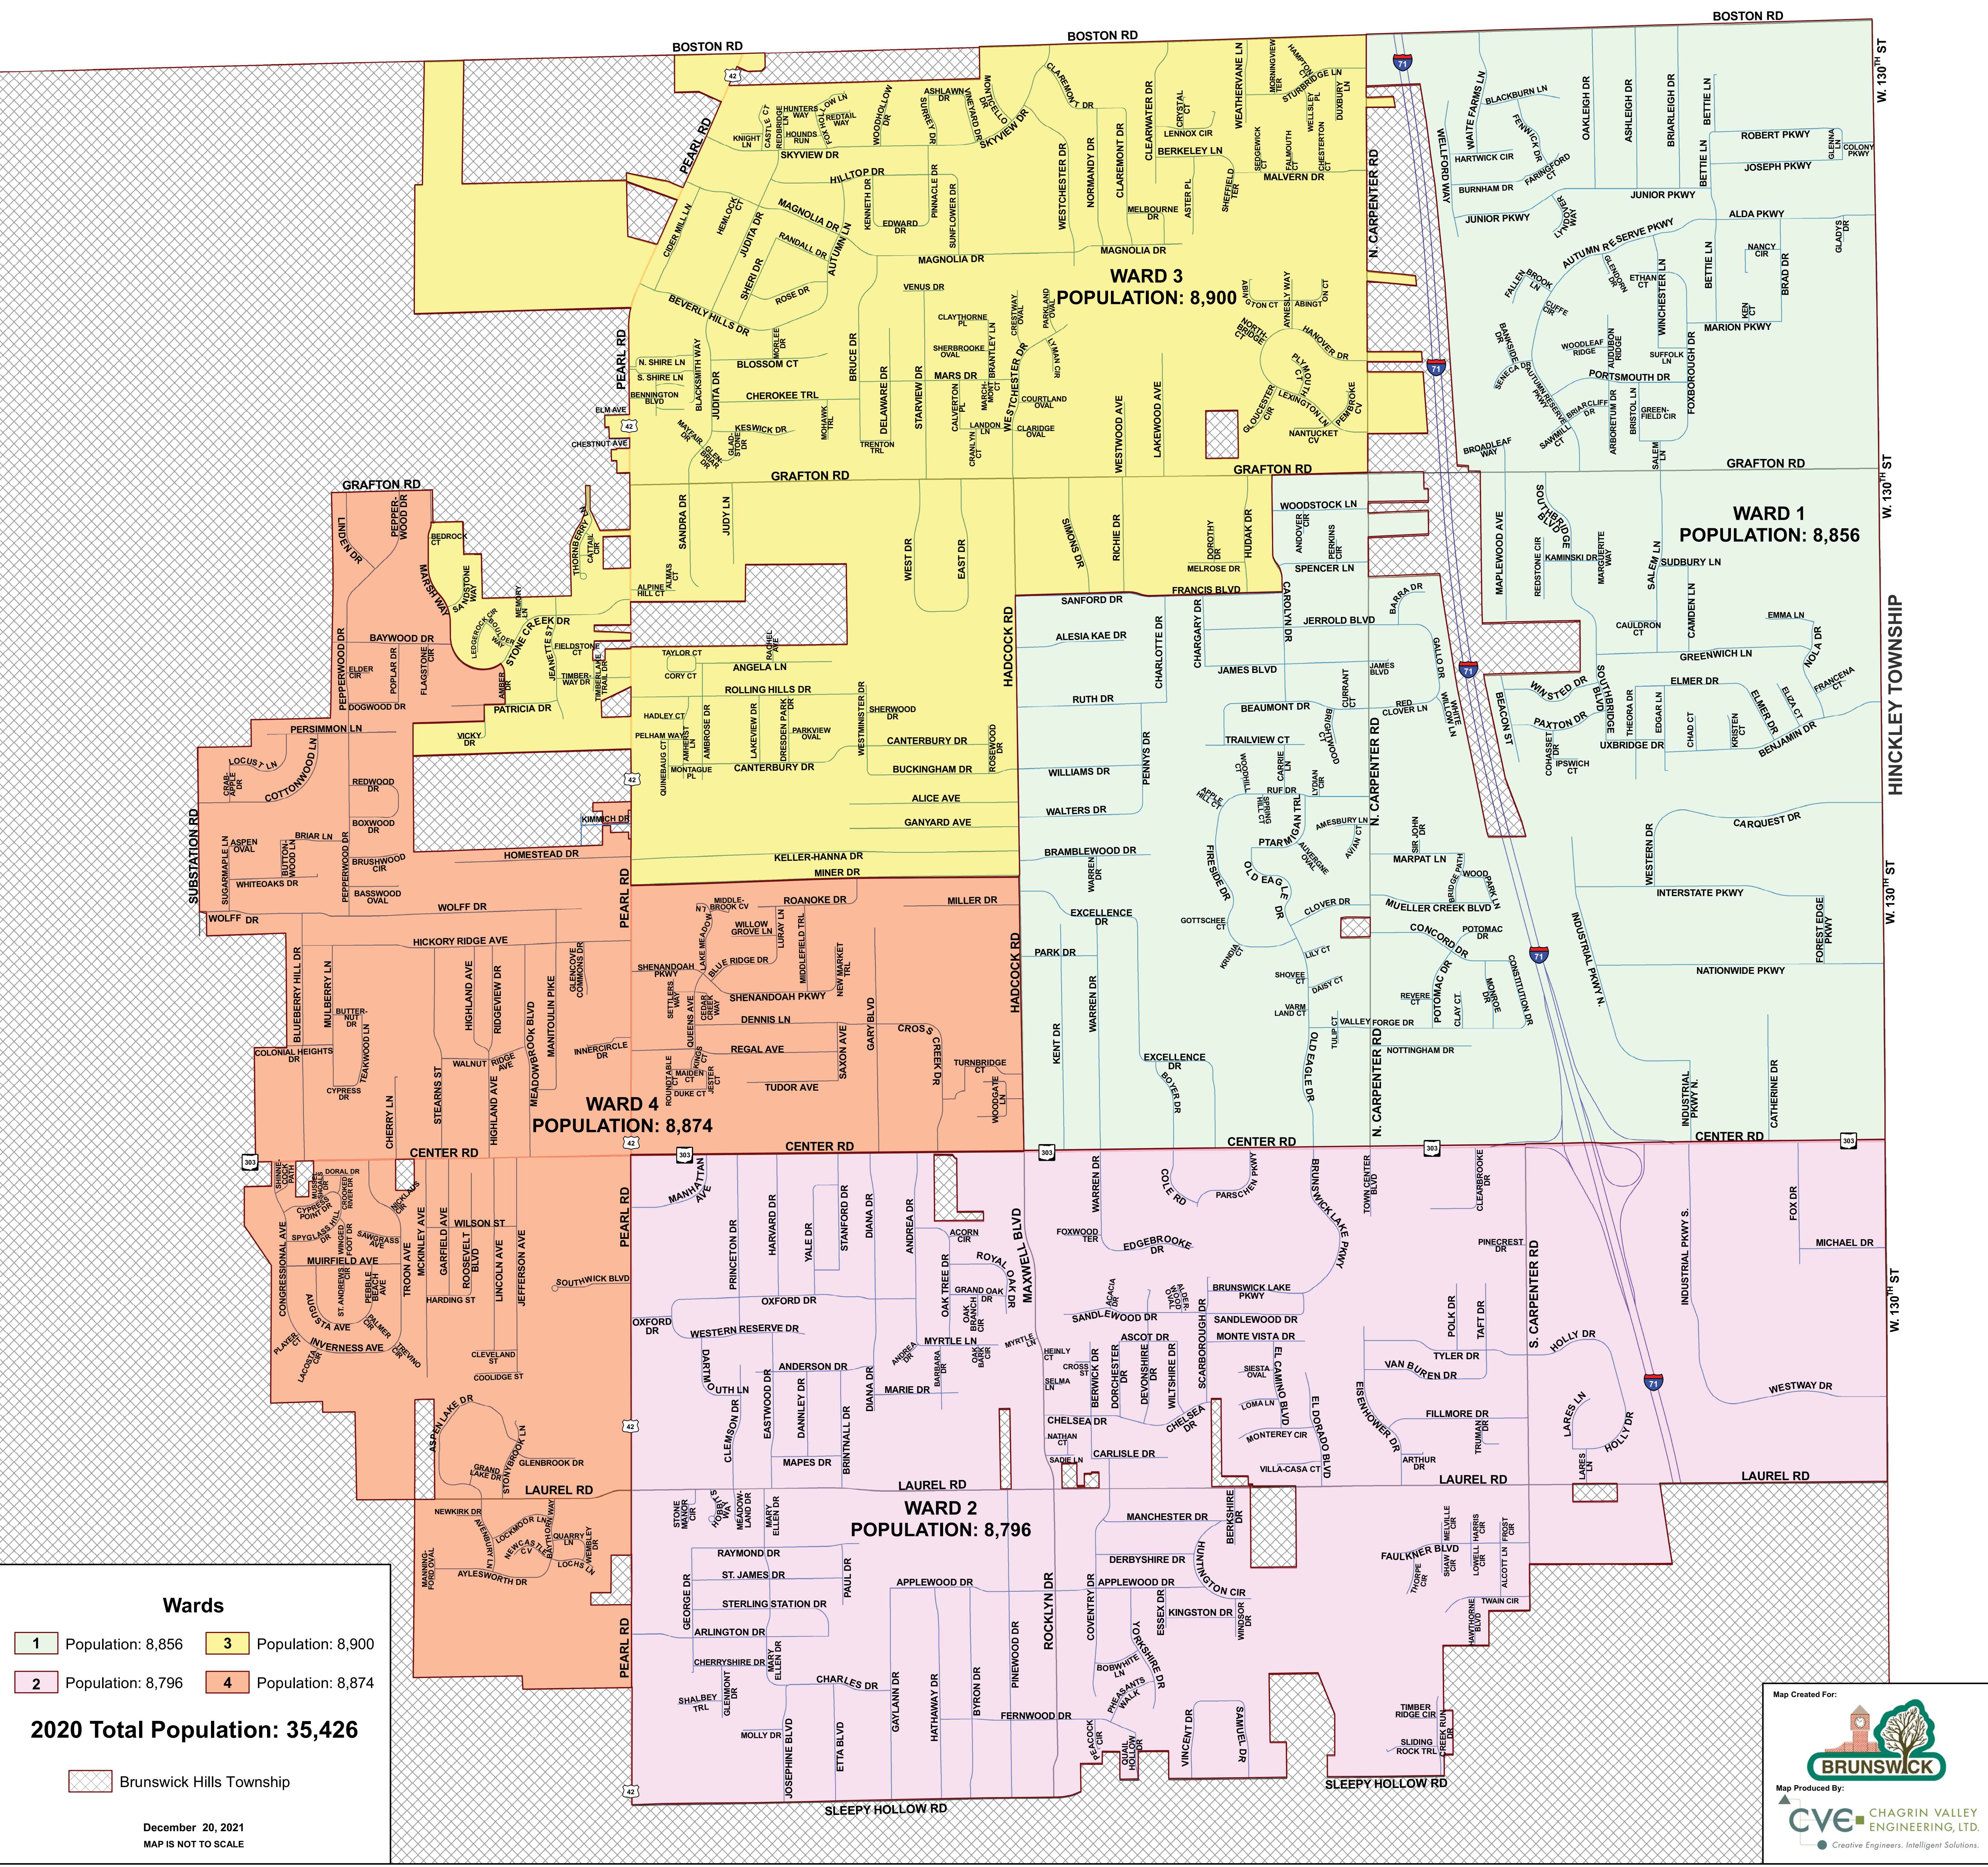

CITY OF BRUNSWICK - COUNCIL WARD MAP

Wards

1	Population: 8,856	3	Population: 8,900
2	Population: 8,796	4	Population: 8,874

2020 Total Population: 35,426

Brunswick Hills Township

December 20, 2021
MAP IS NOT TO SCALE

Map Created For:

Map Produced By:

CVE CHAGRIN VALLEY ENGINEERING, LTD.
Creative Engineers. Intelligent Solutions.